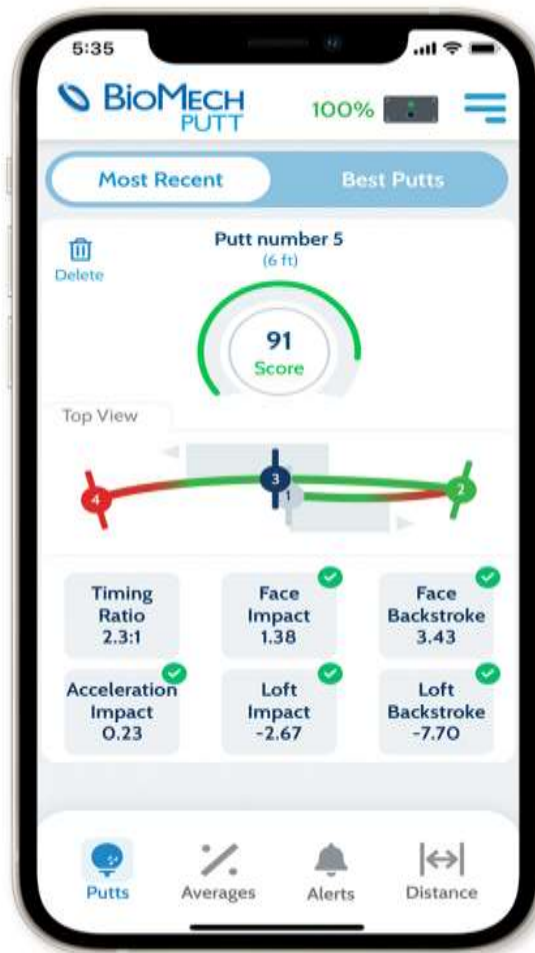

BioMech Putt

Improve Your Putting with BioMech Putt

BioMech Putt instantly captures, quantifies and analyzes your putting stroke and streams relevant information and biofeedback instantly to your mobile device, adding insights and enjoyment to practice while subtracting strokes from your game.

Weighted calculation for every putt to easily track and compare your progress.

Set up in seconds with any putter

Fun and easy-to-use for all levels of play

- Measures face and loft angles, timing and acceleration
- Set thresholds and alerts
- Review metrics for individual putts or session averages
- Hands-free visual, audio and haptic interactive feedback
- Self-calibrates for immediate use and accurate metrics

Lightweight, quick-release sensor and a user-friendly app evaluates face and loft angles, acceleration changes and timing throughout the putting stroke with visual, audio and haptic feedback in real time, under real playing conditions.

Any golfer, regardless of skill level, now has a mobile putting analysis system to measure, analyze and improve their score.